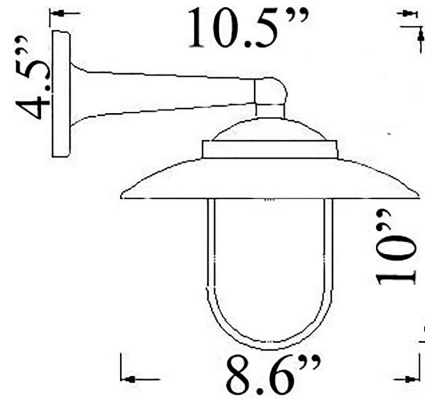

www.shiplights.com

NC-2: SM HOODED WALL MOUNT (w/o CAGE)

LISTED Suitable for Wet Locations

Interior / Exterior Residential & Commercial Use

Max Wattage:

100w LED Equivalent; 75w Incandescent Bulb ;

Medium Base (E26) Socket, Dimmable (GU-24 also available)

Glass: Clear or Frosted Glass Available

Mounting: 4.5" Mounting Plate attaches to standard box. All Install Hardware Provided.

Options: Ceiling Mounts (NC-3) and Caged (H-1) Version Available

Material: Solid Brass Construction