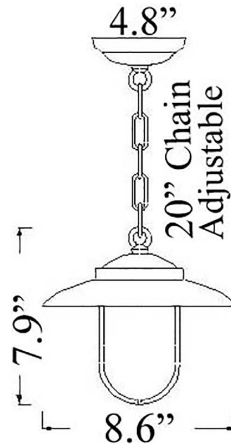

www.shiplights.com

NC-4: SM HOODED HANGING LIGHT (w/o CAGE)

LISTED ; Interior / Exterior (Covered) Residential & Commercial Use

Max Wattage:

100w LED Equivalent; 75w Incandescent Bulb ;
Medium Base (E26) Socket, Dimmable (GU-24 also available)

Glass: Clear or Frosted Glass Available

Mounting: 4.8" Mounting back plate attaches to standard box. 20" of chain is provided, more available upon Request. All Install Hardware Provided.

Options: Flush (NC-4F), Pendant (NC-4ARM), Pole (NC-4TUB), Wall Mounts (NC-2) and Caged (C-1) Versions Available