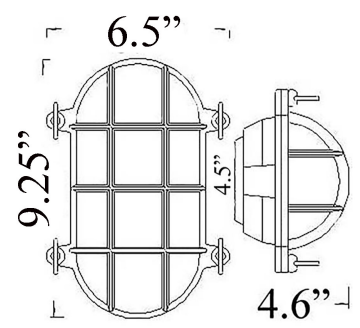

O-2: MEDIUM OVAL CAGE LIGHT

LISTED ; Interior / **Exterior** Residential & Commercial Use

Max Wattage:

100w LED Equivalent; 60w Wall, 60w Ceiling Incandescent Bulb ;
Medium Base (E26) Socket, Dimmable (GU-24 also available)

Glass: Clear or Frosted Ribbed Glass

Mounting: 4.5" back plate attaches to standard box. All Installation Hardware Provided.
Alternative Mounting Options available upon request.

Orientation: Can be used as Wall or Ceiling Fixture ; Can be mounted Vertically or Horizontally.