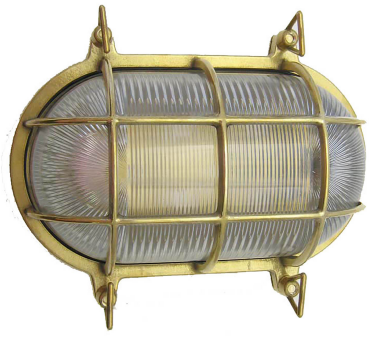

O-2: MEDIUM OVAL CAGE LIGHT

LISTED ; Interior / **Exterior** Residential & Commercial Use

Max Wattage:

100w LED Equivalent; 60w Wall, 60w Ceiling Incandescent Bulb ;
Medium Base (E26) Socket, Dimmable (GU-24 also available)

Glass: Clear or Frosted Ribbed Glass

Mounting: 4.5" back plate attaches to standard box. All Installation Hardware Provided.
Alternative Mounting Options available upon request.

Orientation: Can be used as Wall or Ceiling Fixture ; Can be mounted Vertically or Horizontally.

Options: Custom On/Off Switch Available (+\$35); Other sizes (O-1,3), Without Wingnuts (WF-2) and Cageless Versions Available (F-2)

Material: Solid Brass Construction

Available Finishes

Standard Finishes: