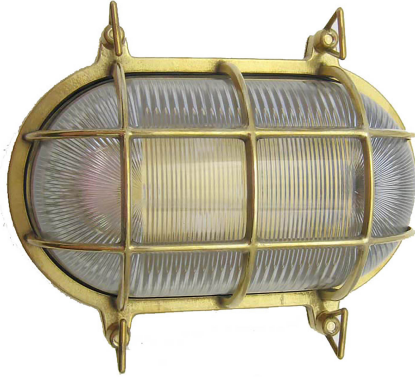

O-3: LARGE OVAL CAGE LIGHT

LISTED Suitable for Wet Locations

Interior / Exterior Residential & Commercial Use

Max Wattage:

100w LED Equivalent; 100w Wall, 60w Ceiling Incandescent Bulb ;
Medium Base (E26) Socket, Dimmable (GU-24 also available)

Glass: Clear or Frosted Ribbed Glass

Mounting: 4.5" Mounting Plate Attaches to Standard Box; Wires exit through back of fixture. All Installation Hardware Provided. Alternative Mounting Options available upon Request

Orientation: Can be used as Wall or Ceiling Fixture ; Can be mounted Vertically or Horizontally

Options: Switch Available (+\$35); Other sizes (O-1,2), Without Wingnuts (WF-3) and Cageless Versions Available (F-3)