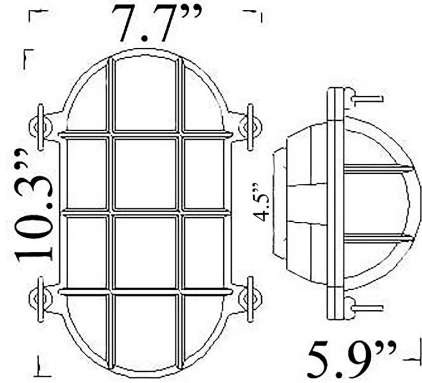

O-3: LARGE OVAL CAGE LIGHT

LISTED Suitable for Wet Locations

Interior / Exterior Residential & Commercial Use

Max Wattage:

100w LED Equivalent; 100w Wall, 60w Ceiling Incandescent Bulb ;
Medium Base (E26) Socket, Dimmable (GU-24 also available)

Glass: Clear or Frosted Ribbed Glass

Mounting: 4.5" Mounting Plate Attaches to Standard Box; Wires exit through back of fixture. All Installation Hardware Provided. Alternative Mounting Options available upon Request

Orientation: Can be used as Wall or Ceiling Fixture ; Can be mounted Vertically or Horizontally

Options: Switch Available (+\$35); Other sizes (O-1,2), Without Wingnuts (WF-3) and Cageless Versions Available (F-3)