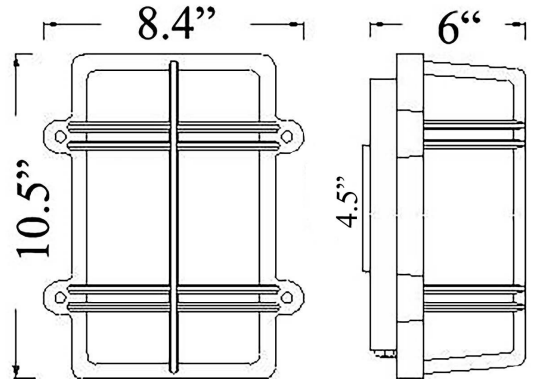

O-4: RECTANGULAR CAGE LIGHT

LISTED ; Interior / **Exterior** Residential & Commercial Use

Max Wattage:

100w LED Equivalent; 75w Wall, 60w Ceiling Incandescent Bulb ;
Medium Base (E26) Socket, Dimmable (GU-24 also available)

Glass: Frosted Glass

Mounting: 4.5" back plate attaches to standard box. All Installation Hardware Provided.
Alternative Mounting Options and back plate sizes available upon request.

Orientation: Can be used as Wall or Ceiling Fixture ; Can be mounted Vertically or Horizontally.