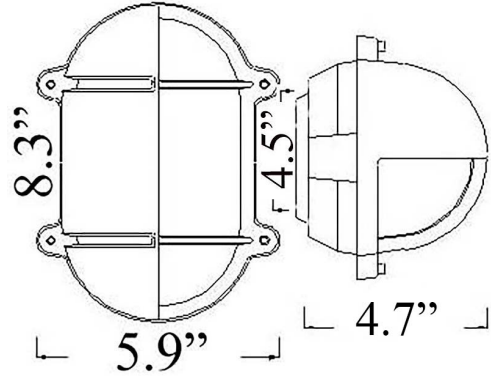

O-5: SMALL OVAL CAGE LIGHT w/ HOOD

LISTED ; Interior / **Exterior** Residential & Commercial Use

Max Wattage:

100w LED Equivalent; 60w Wall, 40w Ceiling Incandescent Bulb ; Medium Base (E26) or Candelabra Base Socket (E12) (Contact for Details), Dimmable (GU-24 also available)

Glass: Clear or Frosted Ribbed Glass

Mounting: 4.5" back plate attaches to standard box. All Installation Hardware Provided. Alternative Mounting Options available upon request.

Orientation: Can be used as Wall or Ceiling Fixture ; Can be mounted Vertically or Horizontally