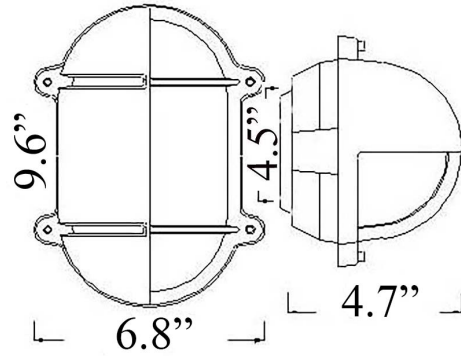

O-6: MEDIUM OVAL CAGE LIGHT w/ HOOD

LISTED ; Interior / **Exterior** Residential & Commercial Use

Max Wattage:

100w LED Equivalent; 60w Wall, 60w Ceiling Incandescent Bulb ;
Medium Base (E26) Socket, Dimmable (GU-24 also available)

Glass: Clear or Frosted Ribbed Glass

Mounting: 4.5" back plate attaches to standard box. All Installation Hardware Provided.
Alternative Mounting Options available upon request.

Orientation: Can be used as Wall or Ceiling Fixture ; Can be mounted Vertically or Horizontally.

Options: On/Off Switch (+\$); Other sizes (O-5, 7) and Round (R-11) Version available.

Material: Solid Brass Construction

Available Finishes

Standard Finishes:

Unlacquered Brass – \$385
Chrome - \$405

*Typically in-stock & available
for immediate shipment*