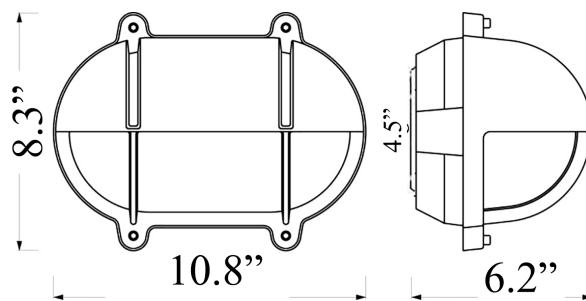

O-7: LARGE OVAL CAGE LIGHT w/ HOOD

LISTED Suitable for Wet Locations

Interior / Exterior Residential & Commercial Use

Max Wattage:

100w LED Equivalent; 100w Wall, 60w Ceiling Incandescent Bulb ;
Medium Base (E26) Socket, Dimmable (GU-24 also available)

Glass: Clear or Frosted Ribbed Glass

Mounting: 4.5" Mounting Plate Attaches to Standard Box; Wires exit through back of fixture. All Installation Hardware Provided. Alternative Mounting Options available upon

Orientation: Can be used as Wall or Ceiling Fixture ; Can be mounted Vertically or Horizontally

Options: Switch Available (+\$35); Other sizes (O-5, 6) and Round (R-11) Version available.

Material: Solid Brass Construction