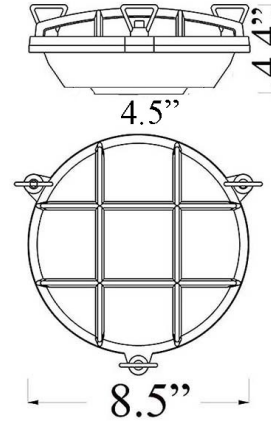

R-1: ROUND CAGE LIGHT

LISTED Suitable for Wet Locations

Interior / Exterior Residential & Commercial Use

Max Wattage:

100w LED Equivalent; 75w Wall, 60w Ceiling Incandescent Bulb;
Medium Base (E26) Socket, Dimmable (GU-24 also available)

Glass: Clear or Frosted Glass

Mounting: 4.5" Mounting Surface, attaches to standard box; Wires exit through back of fixture.
All Installation Hardware Provided. Alternative Mounting Options available upon request.

Orientation: Can be used as Wall or Ceiling Fixture

Options: Switch Available (+\$35); Smaller size (R-2), Without Wingnuts (WF-4) and Cageless Versions Available (F-6)

Material: Solid Brass Construction