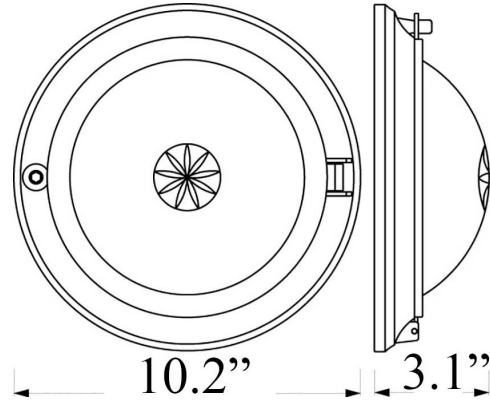

www.shiplights.com

R-7: ROUND DECORATIVE LIGHT

LISTED ; Interior / Dry Residential & Commercial Use

Max Wattage:

60w LED Equivalent; 2 x 25w Incandescent Bulb ;
Small Base (E12) Socket, Dimmable

Glass: Frosted Glass with Starburst ; Plain frosted glass also available (R-9)

Mounting: 10.2" Mounting surface, attaches to standard box. All Installation Hardware Provided.

Orientation: Can be used as Wall or Ceiling Fixture

Options: Smaller Size Available (R-8)

Material: Solid Brass Construction.