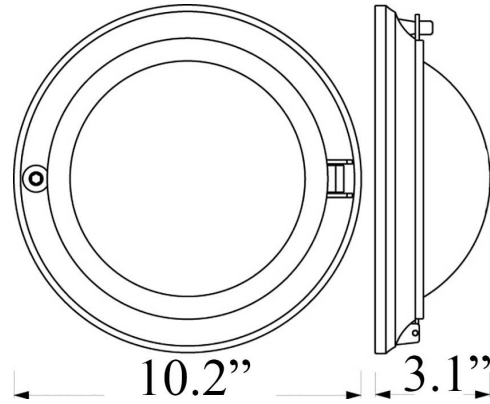

R-9: ROUND FLUSH LIGHT

LISTED ; Interior / Dry Residential & Commercial Use

Max Wattage:

60w LED Equivalent; 2 x 25w Incandescent Bulb ;
Small Base (E12) Socket, Dimmable

Glass: Frosted Glass; Also available with Starburst (R-7)

Mounting: 10.2" Mounting surface, attaches to standard box. All Installation Hardware Provided.

Orientation: Can be used as Wall or Ceiling Fixture

Options: Smaller Size Available (R-8)

Material: Solid Brass Construction.