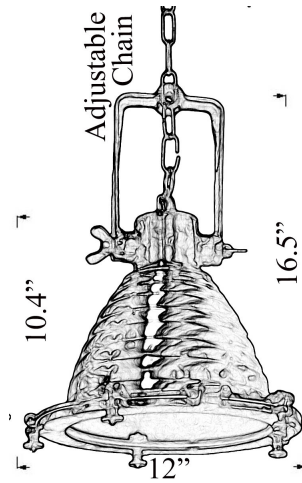

T-4: HANGING CARGO LIGHT

LISTED ; Interior / Exterior (Covered) Residential & Commercial Use

Max Wattage:

100w LED Equivalent; 75w Incandescent Bulb ;
Medium Base (E26) Socket, Dimmable (GU-24 also available)

Glass: Clear Glass Standard

Mounting: 4.8" Mounting back plate attaches to standard box. 20" of chain is provided, more available upon Request. All Install Hardware Provided.

Material: Bronze & Copper Body; Back plate & Chain are solid brass.