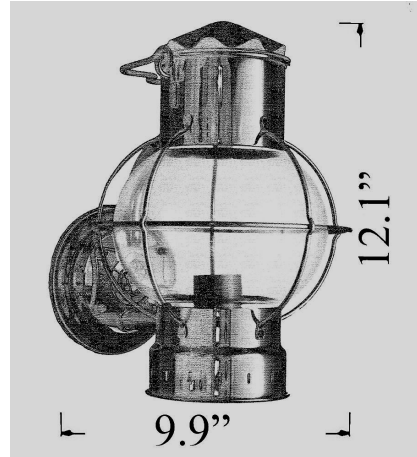

U-1: BRACKET GLOBE LIGHT

LISTED UL Listed; Interior / **Exterior** Residential & Commercial Use

Max Wattage:

100w LED Equivalent; 75w Incandescent Bulb ;
Medium Base (E26) Socket, Dimmable (GU-24 also available)

Glass: Clear Glass Only

Mounting: 5.25" Mounting Surface attaches to standard box. All Install Hardware Provided.
Alternative Mounting Options available upon request.

Options: Ceiling Mounts Available;

Material: Solid Brass Construction