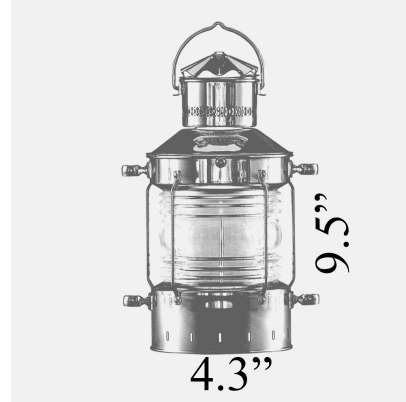

U-4: SMALL ANCHOR HANGING LIGHT

LISTED ; Interior / Exterior (Covered) Residential & Commercial Use

Max Wattage:

100w LED Equivalent; 40w Incandescent Bulb ;
Medium Base (E26) Socket, Dimmable (GU-24 also available)

Glass: Clear Glass Only (Fresnel type amplifies light)

Mounting: 4.8" Mounting back plate attaches to standard box. 20" of chain is provided, more available upon Request. All Install Hardware Provided.

Options: Flush (U-4F), Pole (U-4TUB) and Wall Mounts (U-2) Available

Material: Solid Brass Construction

Available Finishes

Standard Finishes:

Unlacquered Brass – \$395
Coated Brass – \$395

U-4F Flush Mount - \$425
U-TUB Pole Mount - \$445