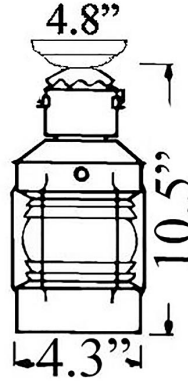

U-4F: SMALL ANCHOR FLUSH MOUNT

LISTED ; Interior / Exterior (Covered) Residential & Commercial Use

Max Wattage:

100w LED Equivalent; 40w Incandescent Bulb ;
Medium Base (E26) Socket, Dimmable (GU-24 also available)

Glass: Clear Glass Only (Fresnel type amplifies light)

Mounting: 4.8" Mounting back plate attaches to standard box. All Install Hardware Provided.

Options: Chain (U-4), Pole (U-4TUB) and Wall Mounts (U-2) Available