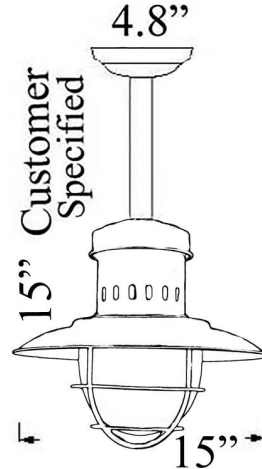

U-9TUB: FISHERMAN'S POLE LIGHT

LISTED ; Interior / Exterior (Covered) Residential & Commercial Use

Max Wattage:

100w LED Equivalent; 75w Incandescent Bulb ;
Medium Base (E26) Socket, Dimmable (GU-24 also available)

Glass: Frosted Glass Only

Mounting: 4.8" Mounting back plate attaches to standard box. Overall height is adjusted to customer specification. All Install Hardware Provided.

Options: Chain Mounted Version (U-9) Available