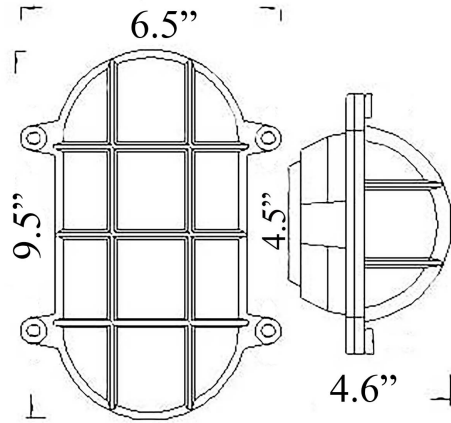

WF-2: MEDIUM OVAL CAGE LIGHT (w/ Screws)

LISTED ; Interior / **Exterior** Residential & Commercial Use

Max Wattage:

100w LED Equivalent; 60w Wall, 60w Ceiling Incandescent Bulb ;
Medium Base (E26) Socket, Dimmable (GU-24 also available)

Glass: Clear or Frosted Ribbed Glass

Mounting: 4.5" back plate attaches to standard box. All Installation Hardware Provided.
Alternative Mounting Options available upon request.

Orientation: Can be used as Wall or Ceiling Fixture ; Can be mounted Vertically or Horizontally.