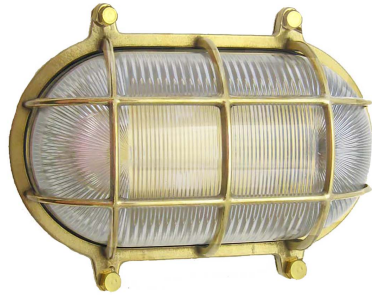

WF-2: MEDIUM OVAL CAGE LIGHT (w/ Screws)

LISTED ; Interior / **Exterior** Residential & Commercial Use

Max Wattage:

100w LED Equivalent; 60w Wall, 60w Ceiling Incandescent Bulb ;
Medium Base (E26) Socket, Dimmable (GU-24 also available)

Glass: Clear or Frosted Ribbed Glass

Mounting: 4.5" back plate attaches to standard box. All Installation Hardware Provided.
Alternative Mounting Options available upon request.

Orientation: Can be used as Wall or Ceiling Fixture ; Can be mounted Vertically or Horizontally.

Options: On/Off Switch Available (+\$35); Other sizes (WF-1,3), With Wingnuts (O-2) and
Cageless Versions Available (F-2)

Material: Solid Brass Construction

Available Finishes

Standard Finishes:

Unlacquered Brass – \$365
Chrome - \$385