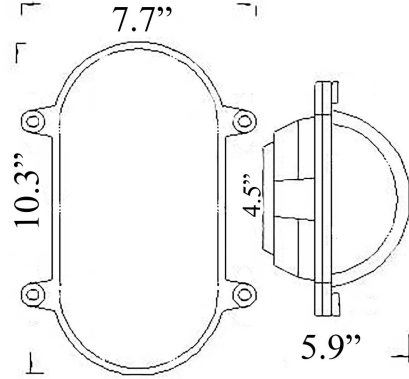

# WF-7: LARGE OVAL OPEN LIGHT (w/ Screws)

**LISTED Suitable for Wet Locations**

Interior / Exterior Residential & Commercial Use

Max Wattage:

100w LED Equivalent; 100w Wall, 60w Ceiling Incandescent Bulb ;  
Medium Base (E26) Socket, Dimmable (GU-24 also available)

Glass: Frosted Ribbed Glass (Clear Ribbed Available)

Mounting: 4.5" Mounting Plate Attaches to Standard Box; Wires exit through back of fixture. All Installation Hardware Provided. Alternative Mounting Options available upon

Orientation: Can be used as Wall or Ceiling Fixture ; Can be mounted Vertically or Horizontally

Options: Switch Available (+\$); Other sizes (F-1,2), With Wingnuts (F-3) and Caged Versions Available (O-3)