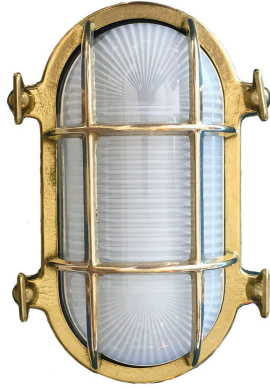

O-1: SMALL OVAL CAGE LIGHT

LISTED ; Interior / **Exterior** Residential & Commercial Use

Max Wattage:

100w LED Equivalent; 60w Wall, 40w Ceiling Incandescent Bulb ; Medium Base (E26) or Small Base (E12) Socket ; Dimmable (GU-24 also available)

Glass: Clear or Frosted Ribbed Glass

Mounting: 4.5" back plate attaches to standard box. All Installation Hardware Provided. Alternative Mounting Options available upon request.

Orientation: Can be used as Wall or Ceiling Fixture ; Can be mounted Vertically or Horizontally

Options: Switch Available (+\$); Larger sizes (O-2,3), Without Wingnuts (WF-1) and Cageless Versions Available (F-1)

Material: Solid Brass Construction

Available Finishes

Standard Finishes:

Unlacquered Brass – \$295

Nickel (Antique, Polished, Satin)

Oil Rubbed Bronze ~ Pewter

Satin Chrome ~ Verdigris

Powder Coat (All Colors Available)

Custom Matching Also Available

**Custom Finish Info: 4-8 weeks unless in-stock; Rush Available; Special Orders not Refundable; Custom Lights often in-stock ; Minimum of two lights if not in-stock*