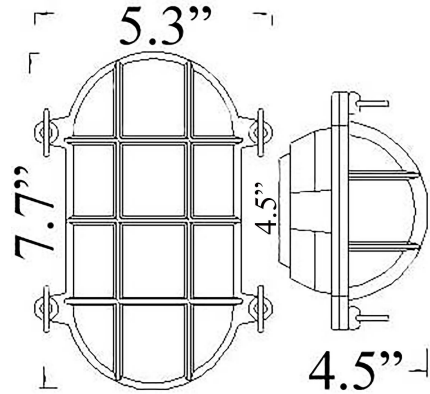

O-1: SMALL OVAL CAGE LIGHT

LISTED ; Interior / **Exterior** Residential & Commercial Use

Max Wattage:

100w LED Equivalent; 60w Wall, 40w Ceiling Incandescent Bulb ; Medium Base (E26) or Small Base (E12) Socket ; Dimmable (GU-24 also available)

Glass: Clear or Frosted Ribbed Glass

Mounting: 4.5" back plate attaches to standard box. All Installation Hardware Provided. Alternative Mounting Options available upon request.

Orientation: Can be used as Wall or Ceiling Fixture ; Can be mounted Vertically or Horizontally