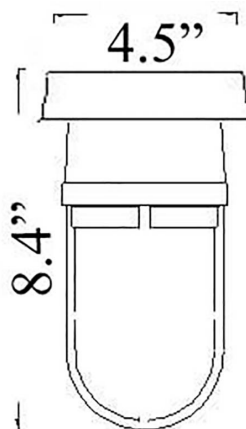

NC-1: FLUSH BULKHEAD LIGHT (w/o CAGE)

LISTED ; Interior / Exterior Residential & Commercial Use

Max Wattage:

100w LED Equivalent; 60w Incandescent Bulb ;
Medium Base (E26) Socket, Dimmable (GU-24 also available)

Glass: Clear or Frosted Glass

Mounting: 4.5" Mounting Plate attaches to standard box. All Installation Hardware Provided.
Alternative Mounting Options available upon request.

Orientation: Can be used as Wall, Ceiling or Post (Interior Only) Fixture