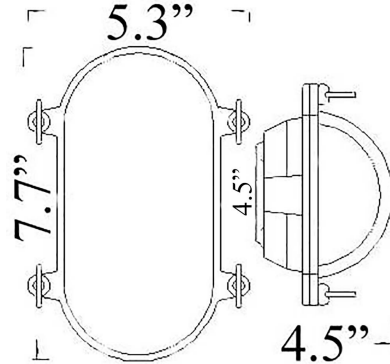

# F-1: SMALL OVAL OPEN LIGHT

**LISTED** ; Interior / **Exterior** Residential & Commercial Use

Max Wattage:

100w LED Equivalent; 60w Wall, 40w Ceiling Incandescent Bulb ;  
Medium Base (E26) or Small Base (E12) Socket, Dimmable (GU-24 also available)

Glass: Frosted Ribbed Glass (Clear Ribbed Available)

Mounting: 4.5" back plate attaches to standard box. All Installation Hardware Provided.  
Alternative Mounting Options available upon request.

Orientation: Can be used as Wall or Ceiling Fixture ; Can be mounted Vertically or Horizontally