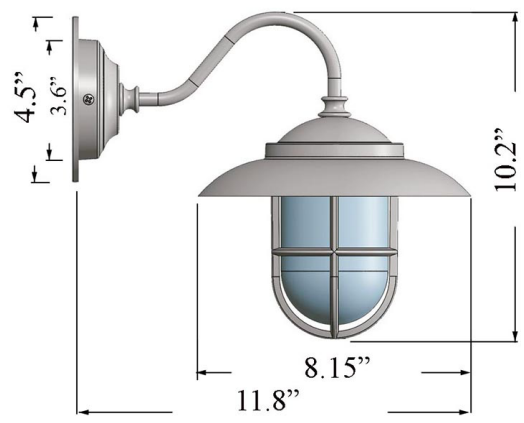

K-1: SMALL HOODED CAPE LIGHT

LISTED ; Interior / Exterior Residential & Commercial Use

Max Wattage:

100w LED Equivalent; 75w Incandescent Bulb ;
Medium Base (E26) Socket, Dimmable (GU-24 also available)

Glass: Clear or Frosted Glass Available

Mounting: 4.5-5" Mounting Plate to cover standard box if necessary. All Install Hardware Provided.

Options: Ceiling Mounts and Larger Size Available; Cageless Version Available (K-2)

Material: Solid Brass Construction