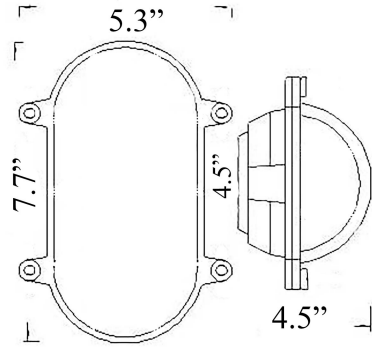

WF-5: SMALL OVAL OPEN LIGHT (w/ Screws)

LISTED ; Interior / Exterior Residential & Commercial Use

Max Wattage:

100w LED Equivalent; 60w Wall, 40w Ceiling Incandescent Bulb ;
Medium Base (E26) or Small Base (E12) Socket , Dimmable (GU-24 also available)

Glass: Frosted Ribbed Glass (Clear Ribbed Available)

Mounting: 4.5" back plate attaches to standard box. All Installation Hardware Provided.
Alternative Mounting Options available upon request.

Orientation: Can be used as Wall or Ceiling Fixture ; Can be mounted Vertically or Horizontally