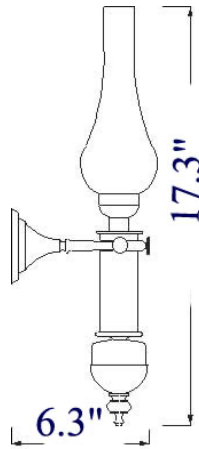

# G-1E: GIMBALED WALL LIGHT

**LISTED** Interior / Dry Residential & Commercial Use

Max Wattage:

100w LED Equivalent; 60w Incandescent Bulb ;  
Small Base (E12) Socket, Dimmable

Glass: Clear Glass Chimney Only

Mounting: Additional 4.5" backplate & universal crossbar included to cover and attach to standard junction box

Options: Larger size (G-2) and Oil (G-1O) Versions available

Material: Solid Brass Construction.