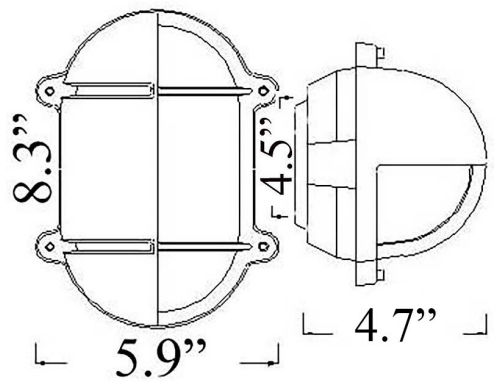

# O-5: SMALL OVAL CAGE LIGHT w/ HOOD

**LISTED** ; Interior / **Exterior** Residential & Commercial Use

Max Wattage:

100w LED Equivalent; 60w Wall, 40w Ceiling Incandescent Bulb ; Medium Base (E26) or Candelabra Base Socket (E12) (Contact for Details), Dimmable (GU-24 also available)

Glass: Clear or Frosted Ribbed Glass

Mounting: 4.5" back plate attaches to standard box. All Installation Hardware Provided. Alternative Mounting Options available upon request.

Orientation: Can be used as Wall or Ceiling Fixture ; Can be mounted Vertically or Horizontally

Options: On/Off Switch (+\$); Larger sizes (O-6,7) and Round (R-11) Version available.

Material: Solid Brass Construction